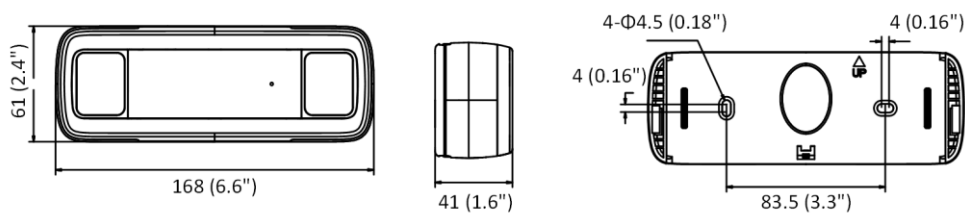

Material	Front cover: plastic, camera body: metal
Dimensions	With -V: 168 mm × 61 mm × 41 mm (6.6" × 2.4" × 1.6") Without -V: 168 mm × 61 mm × 36 mm (6.6" × 2.4" × 1.4") With Package: 235 mm × 120 mm × 125 mm (9.2" × 4.7" × 4.9")
Weight	Camera: Approx. 435 g (1 lb.) With package: 725 g (1.6 lb)
Approval	
EMC	47 CFR Part 15, Subpart B; EN 55032: 2015, EN 61000-3-2: 2014, EN 61000-3-3: 2013, EN 50130-4: 2011 +A1: 2014; AS/NZS CISPR 32: 2015; ICES-003: Issue 6, 2016; KN 32: 2015, KN 35: 2015
Safety	UL 60950-1, IEC 60950-1:2005 + Am 1:2009 + Am 2:2013, EN 60950-1:2005 + Am 1:2009 + Am 2:2013, IS 13252(Part 1):2010+A1:2013+A2:2015
Environment	2011/65/EU, 2012/19/EU, Regulation (EC) No 1907/2006
Protection	With -V model: IP67 (IEC 60529-2013)

Available Model

DS-2CD6825G0/C-I (2 mm), DS-2CD6825G0/C-IS (2 mm), DS-2CD6825G0/C-IV (2 mm), DS-2CD6825G0/C-IVS (2 mm)

Dimension

Without -V Model:

With -V Model:

Installation Recommendation

Following table shows the relations among focal length, mounting height, and max. detection span of typical values. For detailed installation advice, please contact the technical support of HIKVISION.

Focal Length (mm)	Mounting Height (m)	Max. Detection Span (m)
2	2.1	1.02
2	2.6	2.30
2	3.1	3.58
2	3.6	4.86
2	4.1	6.14

2	4.6	5.50
2	5.1	6.45
2	5.6	7.40
2	6	8.16

Distributed by

**HIKVISION®****Headquarters**