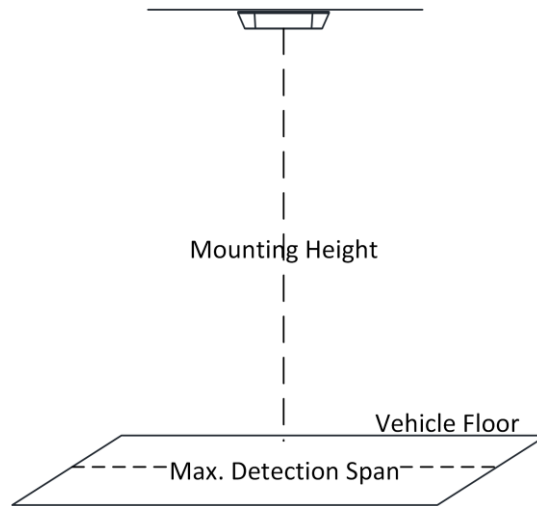

Material	Front cover: plastic, camera body: metal
Dimensions	With -V: 168 mm × 61 mm × 41 mm (6.6" × 2.4" × 1.6") Without -V: 168 mm × 61 mm × 36 mm (6.6" × 2.4" × 1.4") With Package: 235 mm × 120 mm × 125 mm (9.2" × 4.7" × 4.9")
Weight	Camera: Approx. 435 g (1 lb.) With package: 725 g (1.6 lb)
Approval	
EMC	47 CFR Part 15, Subpart B; EN 55032: 2015, EN 61000-3-2: 2014, EN 61000-3-3: 2013, EN 50130-4: 2011 +A1: 2014; AS/NZS CISPR 32: 2015; ICES-003: Issue 6, 2016; KN 32: 2015, KN 35: 2015
Safety	UL 60950-1, IEC 60950-1:2005 + Am 1:2009 + Am 2:2013, EN 60950-1:2005 + Am 1:2009 + Am 2:2013, IS 13252(Part 1):2010+A1:2013+A2:2015
Environment	2011/65/EU, 2012/19/EU, Regulation (EC) No 1907/2006
Protection	With -V model: IP67 (IEC 60529-2013)

Available Model

DS-2CD6825G0/C-I (2 mm), DS-2CD6825G0/C-IS (2 mm), DS-2CD6825G0/C-IV (2 mm), DS-2CD6825G0/C-IVS (2 mm)

Dimension

Without -V Model:

With -V Model:

Installation Recommendation

Following table shows the relations among focal length, mounting height, and max. detection span of typical values. For detailed installation advice, please contact the technical support of HIKVISION.

Focal Length (mm)	Mounting Height (m)	Max. Detection Span (m)
2	2.1	1.02
2	2.6	2.30
2	3.1	3.58
2	3.6	4.86
2	4.1	6.14

2	4.6	5.50
2	5.1	6.45
2	5.6	7.40
2	6	8.16

Distributed by

**HIKVISION®****Headquarters**