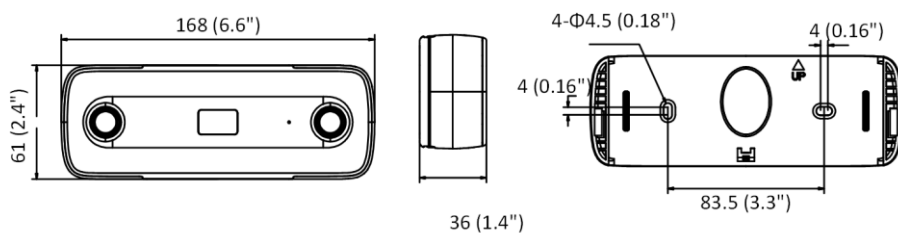

Material	Front cover: plastic, camera body: metal
Dimensions	With -V: 168 mm × 61 mm × 41 mm (6.6" × 2.4" × 1.6") Without -V: 168 mm × 61 mm × 36 mm (6.6" × 2.4" × 1.4") With Package: 235 mm × 120 mm × 125 mm (9.2" × 4.7" × 4.9")
Weight	Camera: Approx. 435 g (1 lb.) With package: 725 g (1.6 lb)
Approval	
EMC	47 CFR Part 15, Subpart B; EN 55032: 2015, EN 61000-3-2: 2014, EN 61000-3-3: 2013, EN 50130-4: 2011 +A1: 2014; AS/NZS CISPR 32: 2015; ICES-003: Issue 6, 2016; KN 32: 2015, KN 35: 2015
Safety	UL 60950-1, IEC 60950-1:2005 + Am 1:2009 + Am 2:2013, EN 60950-1:2005 + Am 1:2009 + Am 2:2013, IS 13252(Part 1):2010+A1:2013+A2:2015
Environment	2011/65/EU, 2012/19/EU, Regulation (EC) No 1907/2006
Protection	With -V model: IP67 (IEC 60529-2013)

Available Model

DS-2CD6825G0/C-I (2 mm), DS-2CD6825G0/C-IS (2 mm), DS-2CD6825G0/C-IV (2 mm), DS-2CD6825G0/C-IVS (2 mm)

Dimension

Without -V Model:

With -V Model:

Installation Recommendation

Following table shows the relations among focal length, mounting height, and max. detection span of typical values. For detailed installation advice, please contact the technical support of HIKVISION.